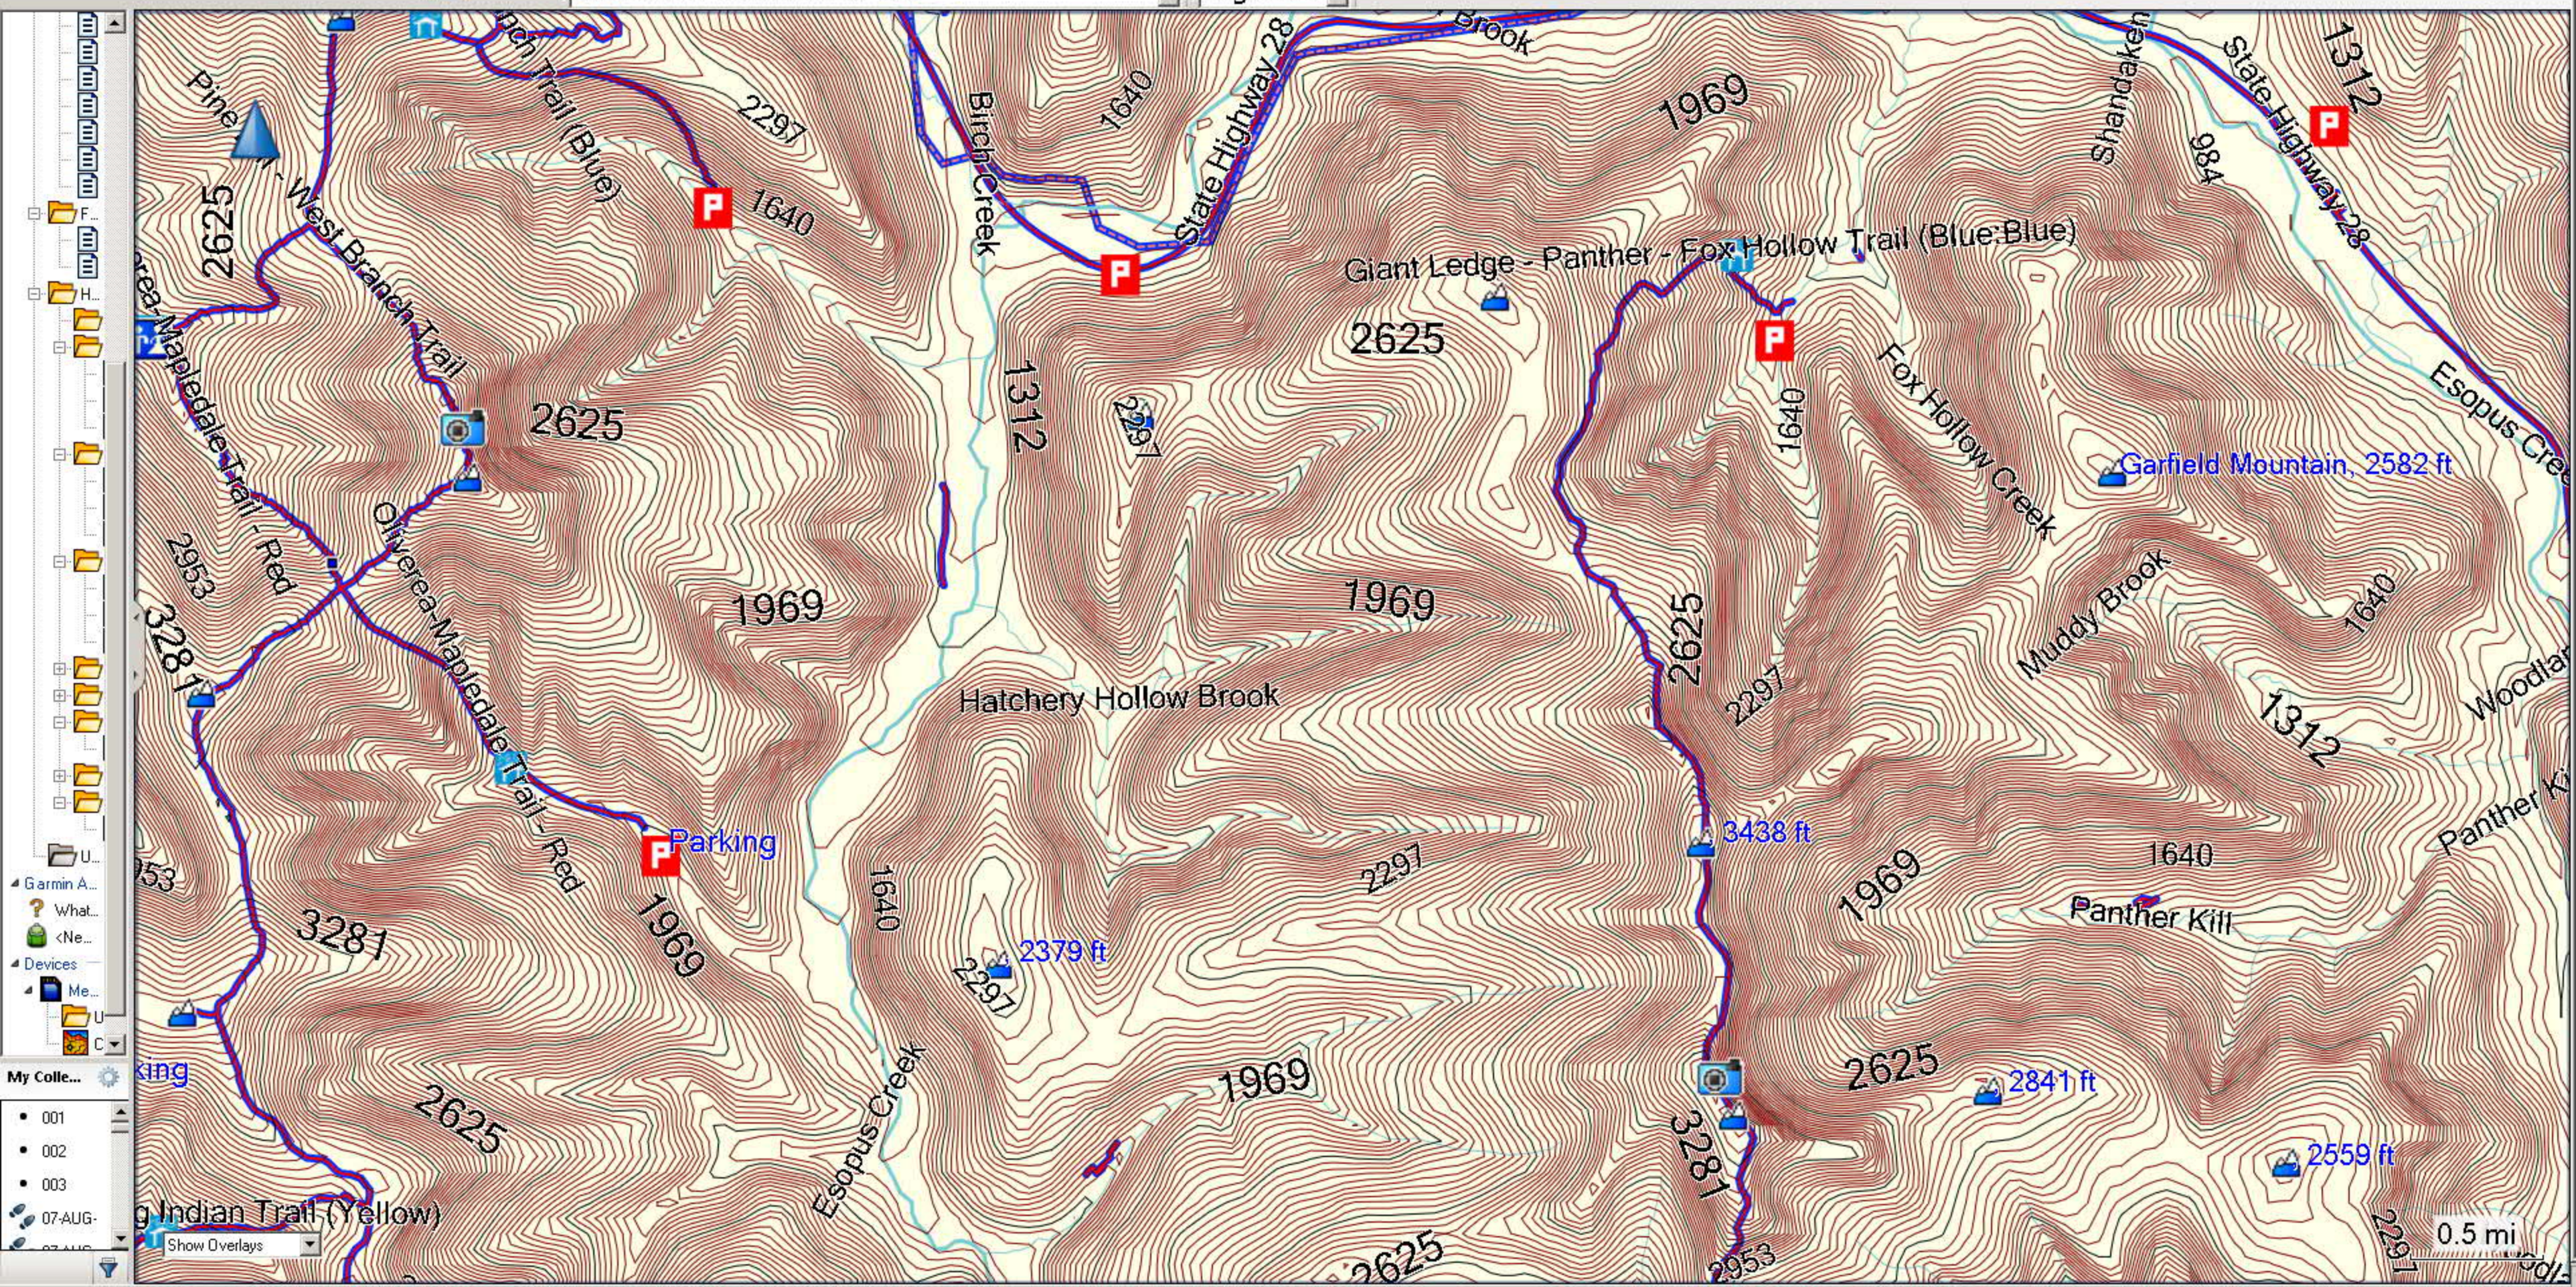

Distance: Speed: Heading: Time:

mapsettoolkit v1.77 LAYER 25 not transparent

x5

Contours-Trails-Infra-NE Highest

Distance: Speed: Heading: Time:

mapsettoolkit v1.77 LAYER 25 transparent

x5

Contours-Trails-Infra-NE Highest