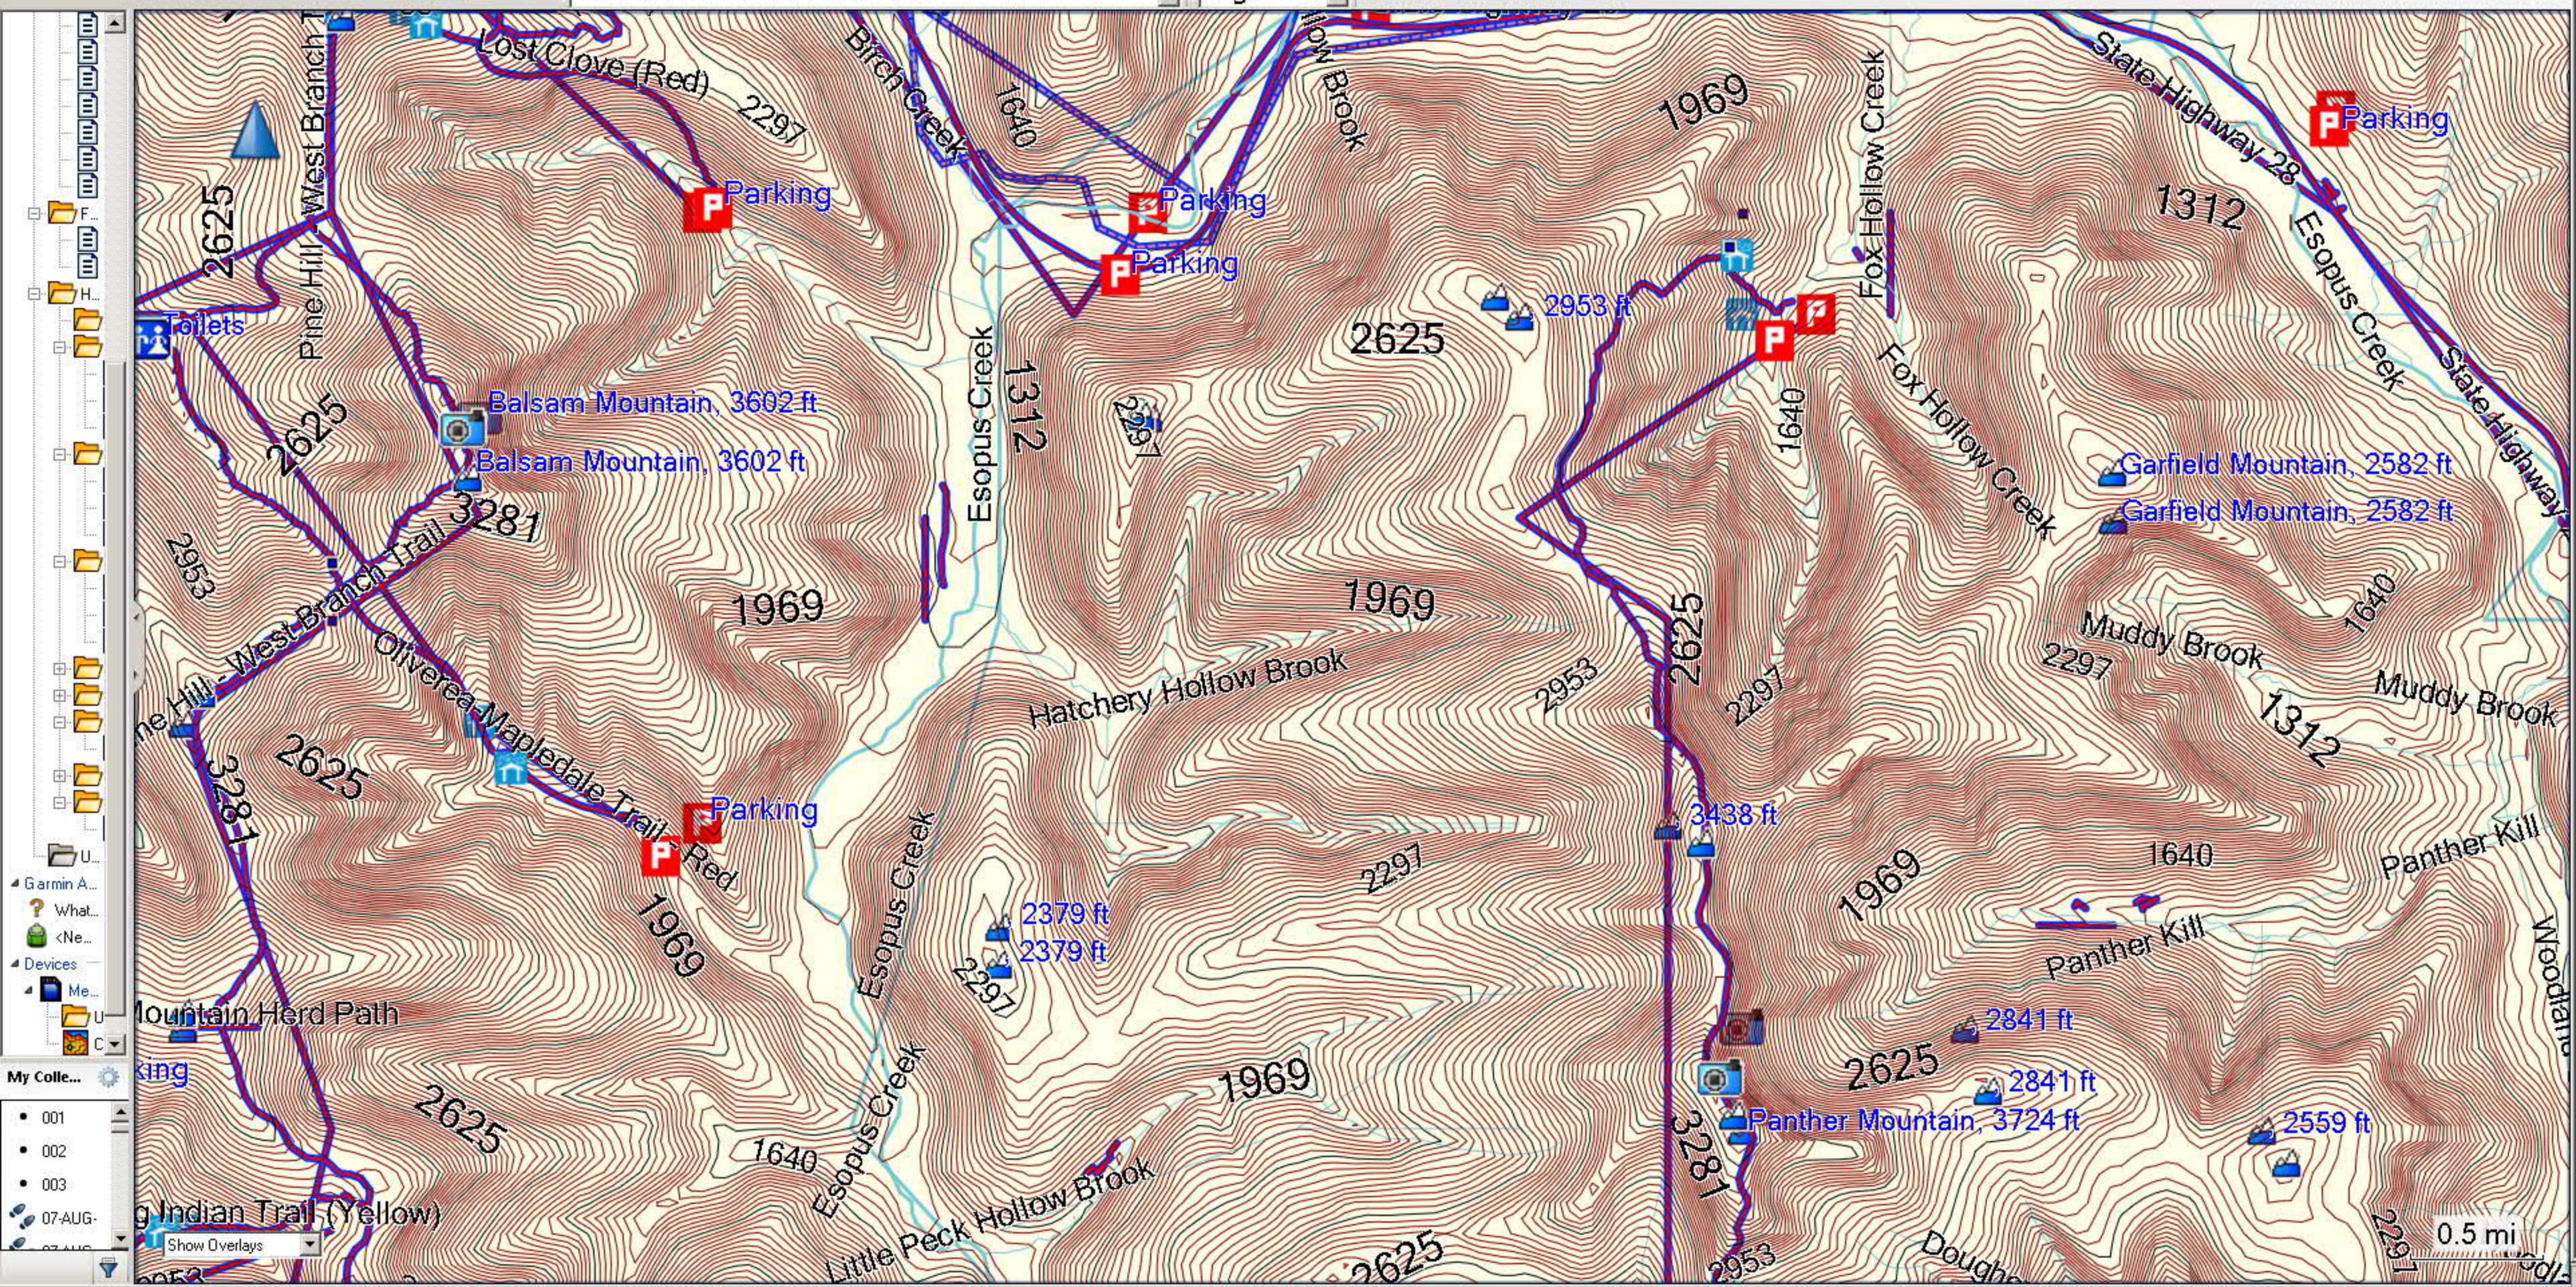

Distance: Speed: Heading: Time:

mapsettoolkit v1.77 LAYER 25 not transparent

x5

Contours-Trails-Infra-NE Highest

Distance: Speed: Heading: Time:

mapsettoolkit v1.77 LAYER 25 transparent

x5

Contours-Trails-Infra-NE Highest